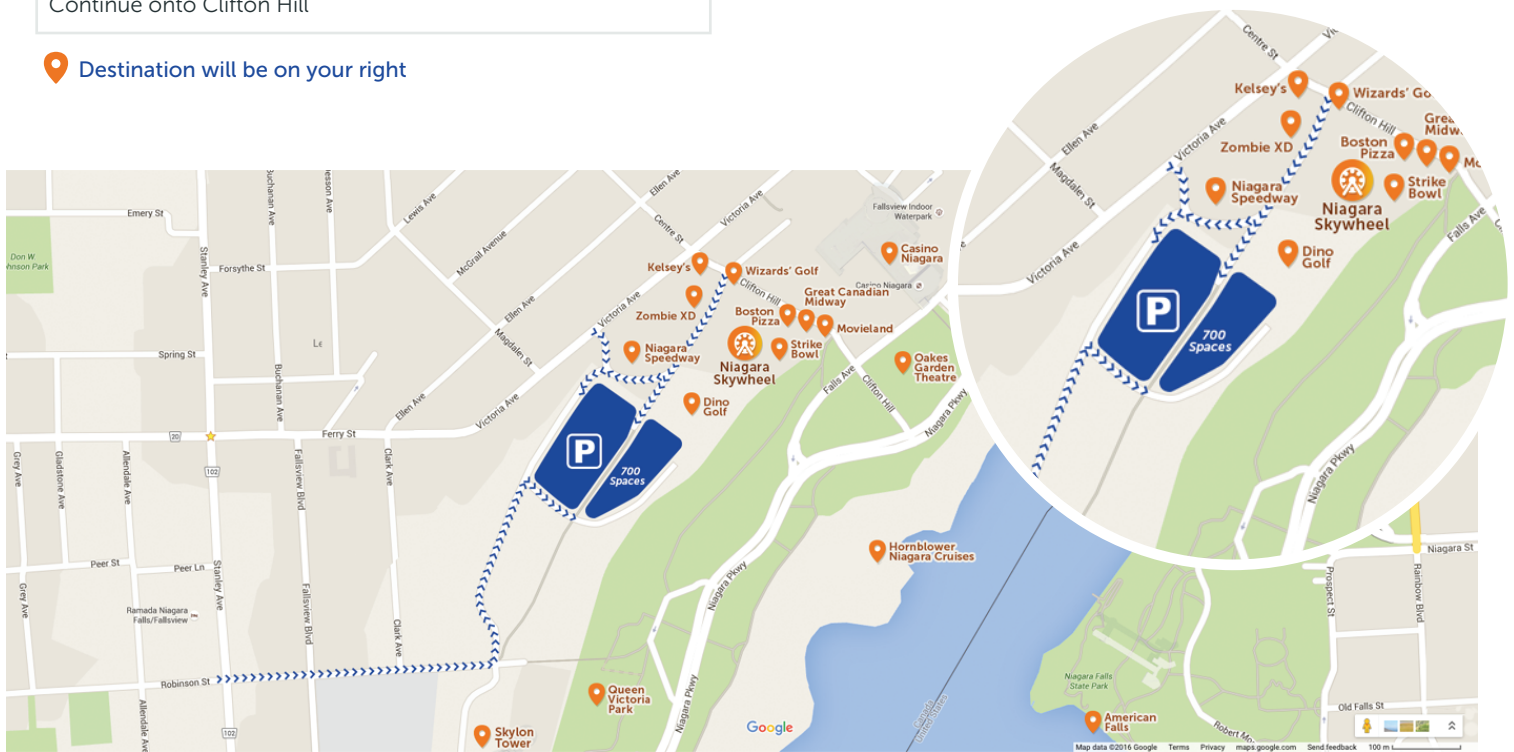

WHERE TO PARK

Parking in Niagara Falls on Clifton Hill

A large parking lot with over **700 spaces** is available just off Clifton Hill, behind the *Niagara SkyWheel* – steps away from many Clifton Hill restaurants and attractions, and walking distance to *The Falls*!

Coming from the QEW...

Take the ON-420 exit toward The Falls/Niagara Falls U.S.A.

Continue onto Niagara Veteran's Memorial Highway E/ON-420

Continue onto Falls Ave/Roberts St/Regional Rd 420

Turn right onto MacDonald Ave

Slight left onto Centre St

Continue onto Clifton Hill

Destination will be on your right

Coming from Niagara Parkway...

From Niagara Parkway, turn right onto Clifton Hill

Destination will be on your left

4960 Clifton Hill
Niagara Falls, ON L2G 3N4